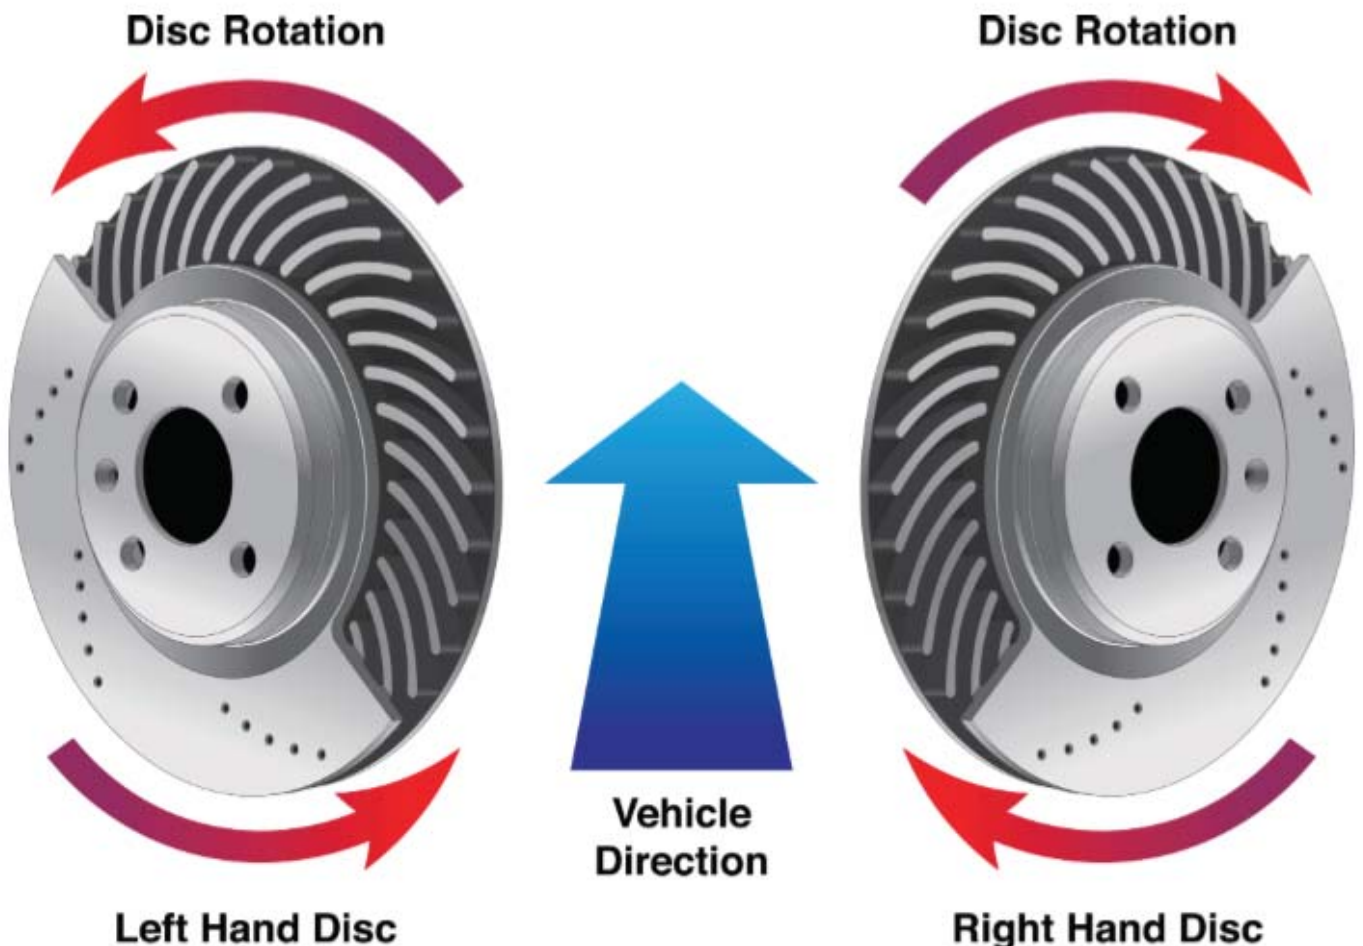

FULL SPEC. FULL STOP.™

Technical Bulletin.

A number of Apec Brake Discs are handed to aid cooling as per the original equipment disc. Follow venting direction not drill hole pattern. Failure to follow this installation rule will lead to poor performance and possible brake judder.

References affected:

DSK2003 / 2004
DSK2308 / 2309
DSK2310 / 2311
DSK2467 / 2468
DSK2556 / 2557

DSK2726 / 2727
DSK2777 / 2778
DSK2827 / 2828
DSK2830 / 2831
DSK2883 / 2884
DSK3061 / 3062

DSK3108 / 3109
DSK3110 / 3111
DSK3112 / 3113
DSK3126 / 3127
DSK3135 / 3136