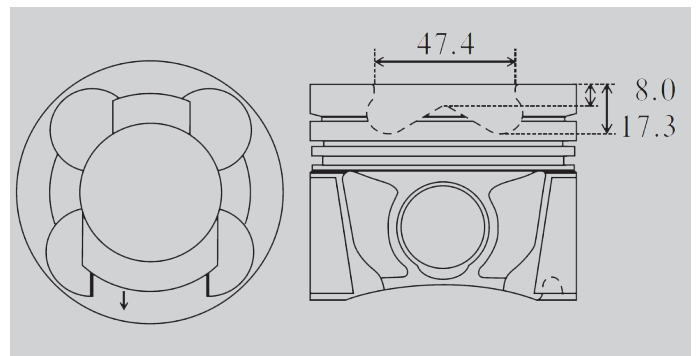

PK22-000
OE: A2010-EB70A