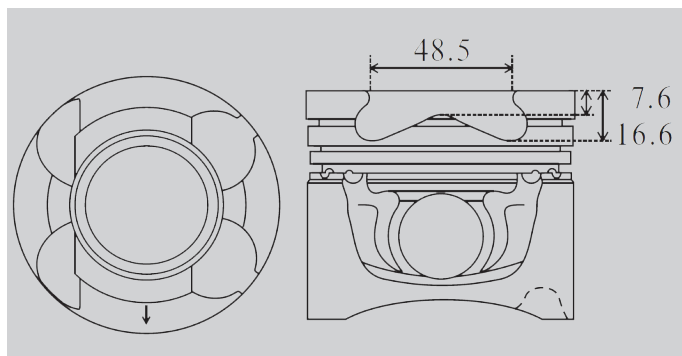

PK27-000
OE: A2010-5X00A