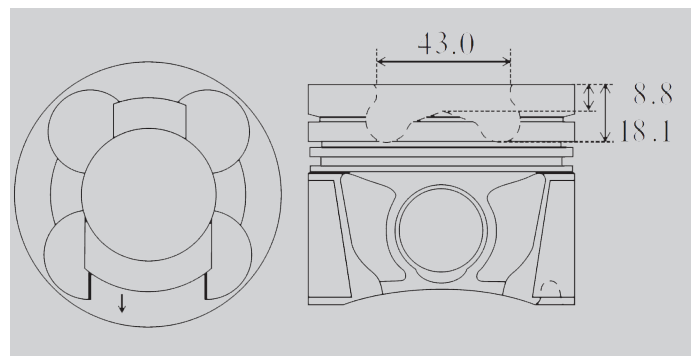

4568000
OE: A2010-VK50A

Best Availability. Best Value.
Best Quality. Best Service.

LEAF9368

+44 (0) 1525 351800

faiauto.com