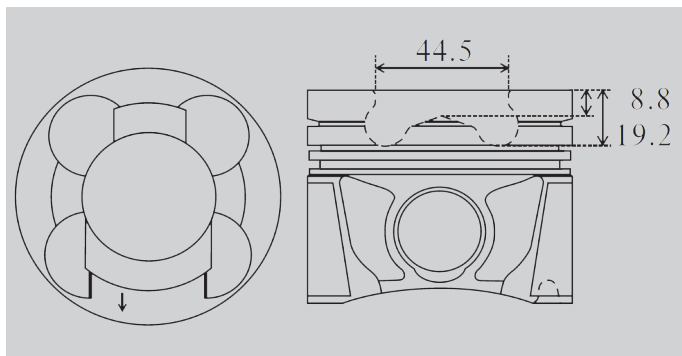

Technical Bulletin

Piston Options for YD25DDTi

Keeping in-line with OE designs

There are 4 different piston options for the Nissan YD25DDTi. There does not appear to be any chassis break or clear year break information to identify best fit for a specific engine, but there is sufficient difference in piston dimensions to potentially cause damage if the incorrect part is fitted. The images below highlight the key dimensional differences and should make part identification simpler.

PK17-000
OE: A2010-EB30A