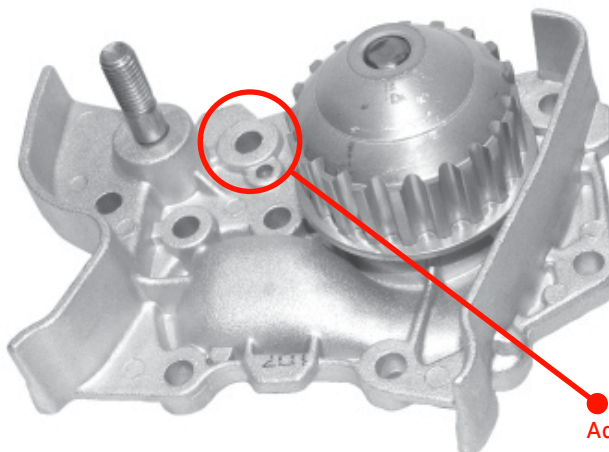

Additional Mounting Hole

FWP2149

FIRST LINE
THE ALL MAKES SPECIALIST

May 2012

www.firstline.co.uk

TECHNICAL INFORMATION