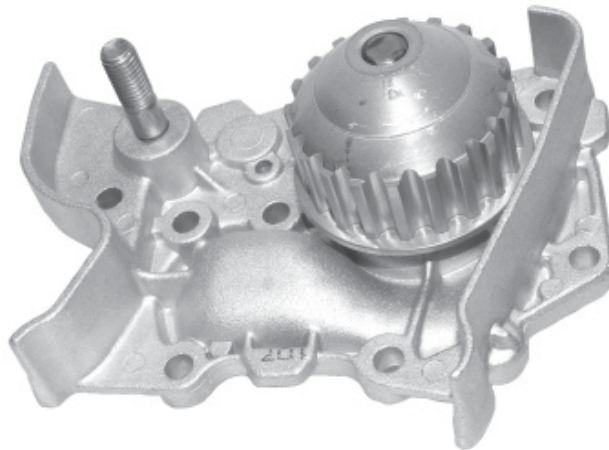

Cooling

Renault

Clio II, Kangoo, Megane 1.4i E7J Engine

COTB 0007

MOUNTING BOLT VARIATIONS FWP1752 / FWP2149

There are 2 designs of Water Pump available for the vehicles listed above. **FWP2149** incorporates an additional bolt hole into the casting. Please ensure you choose the correct Water Pump before replacement.

FWP1752

Additional Mounting Hole

FWP2149

FIRST LINE 
THE ALL MAKES SPECIALIST

May 2012

www.firstline.co.uk

TECHNICAL INFORMATION