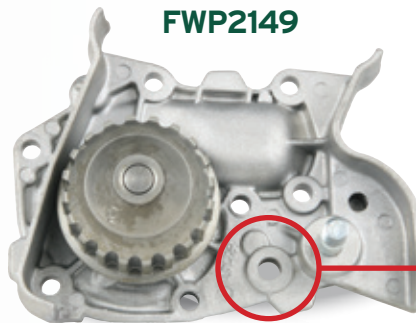

FWP2149

Product Information

If you require any further information please visit our website or contact the Technical Department on +44 (0)1869 329 709

FIRST LINE
THE ALL MAKES SPECIALIST

www.firstline.co.uk

First Line Ltd, Chalker Way, Banbury, Oxon, OX16 4XD, UK