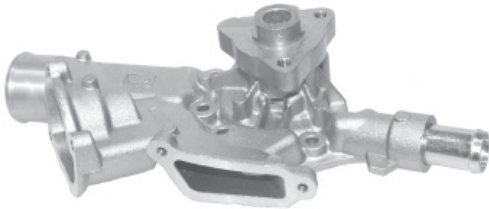

Cooling

OPEL / SUZUKI / VAUXHALL

Agila, Astra, Corsa, Wagon R - 1.0i X10XE / Z10XE, 1.2i X12XE / Z12XE engines

COTB 0004

PUMP DESIGN OPTIONS

Two different designs of Water Pump are available for the vehicles shown above.

Please ensure you choose the right replacement option.

TYPE 1

FWP1787

Pump Only (without transmitter housing)

TYPE 2

FWP2078

Pump supplied with tapped holes in body for Transmitter

FWP2194

as FWP2078 but complete with sensor unit and metal pipe connector