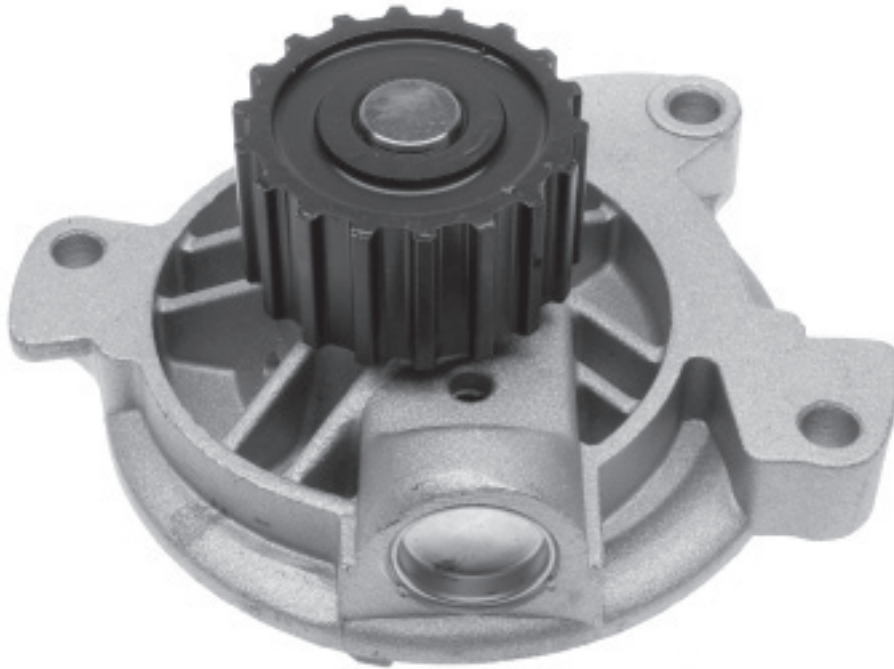

Cooling

Audi / Volkswagen / Volvo

A6, A6 Avant / Caravelle, Crafter, LT,
Transporter T4 / 850, 940, 960, S70 Mk I,
V70 MK I

COTB 0013

FWP 1710

The above water pump FWP 1710 fits vehicles with an 18 tooth pulley.

Please ensure that you check this is the correct part before fitting. Failure to fit the correct part can cause serious engine damage, resulting in a large warranty claim.

If you require a 20 tooth pulley please look at FWP 1515