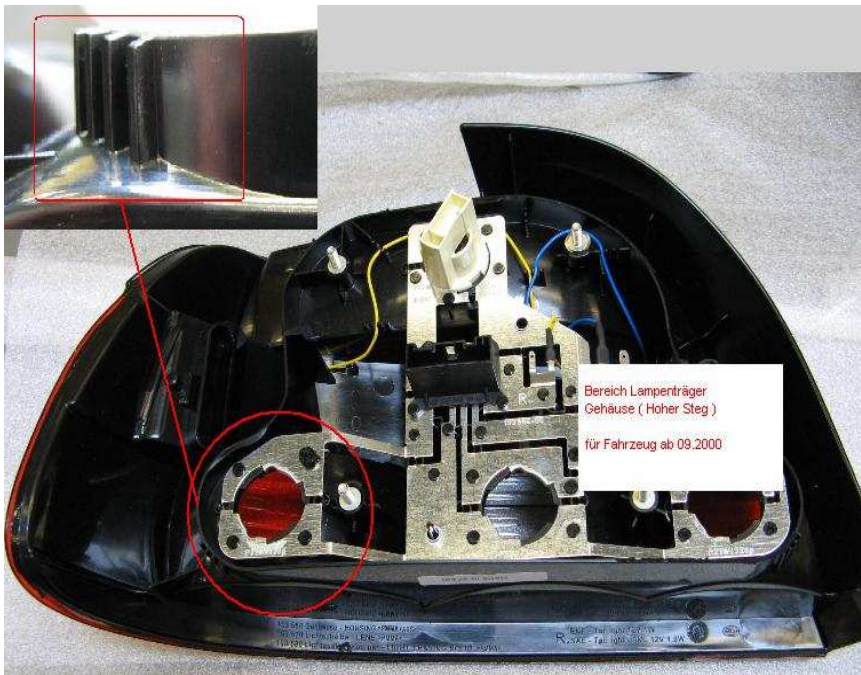

BMW 5-series (E39) MY up to 08.2000 and from MY 09.2000

Mixing up the lights for MY up to 08.2000 and from MY 09.2000

When combination rearlights are replaced, there is often confusion about the use of the Hella Upgrade Set for vehicles up to MY 08.2000 and the combination rearlights for vehicles from MY 09.2000.

Lights for vehicles from MY 09.2000 cannot be used for vehicles up to MY 08.2000.

Features that distinguish the lamps 2SK 008 272-801, 2VP 008 272-811 MY from 09.2000

Lamps for converting vehicles up to MY 08.2000

Hella part numbers

2VP 008 272-821 ...-831 ...-861