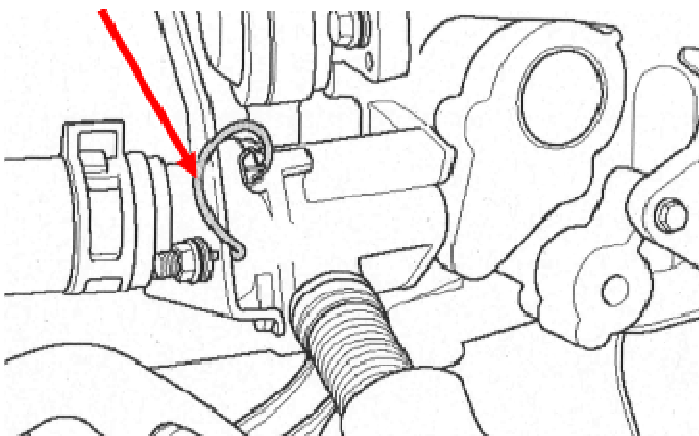

Suzuki

Alto

All models: 2002 to 2007

Value displayed on coolant temperature gauge is too low.

If these vehicles display an irregular coolant temperature value, the possibility of a bad ground connection to the thermostat housing bracket must be considered. To fix this problem, the ground cable (see figure) should be connected between the thermostat housing and the thermostat housing bracket.

Additionally, check the thermostat housing for damage and replace if necessary.

Spare part: (spare parts) - number:

1 unit: Thermostat housing: 17690M79F20

Spare parts: (spare parts) - number:

1 unit: Ground cable: 39313M82020

1 unit: Fastening bolt: 02142M05123

Bulletin