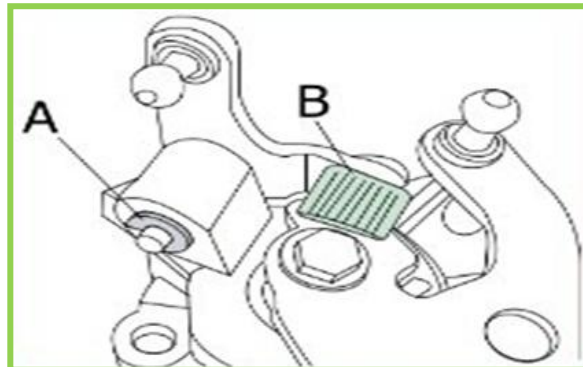

## Mini R55/R56 - difficulty with gear changes

Part Number: 826724

For Vehicle: Mini R56 2006-2013, R57 2009>,R55 2007-2012

The Valeo Service Technical department have had several claims stating that after fitment of clutch kit 826724 there is difficulty with changing gears.

After investigating the issue Valeo technicians have identified that the clutch kit itself is not at fault and the cause is related to either a faulty gear-shift cable assembly or a faulty selector lever circlip.

### Repair time

Renew the circlip (Time: 0.80) (OE Code: 25 11 000)

Renew the gear-shift cable assembly (Time: 1.50) (OE Code: 25 11 007)